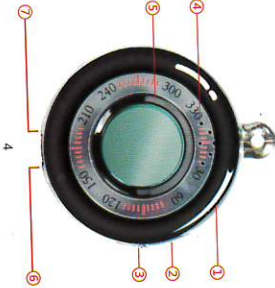

user's manual

K100 Travel Edition detector uses US military technology, built-in 3D omnidirectional sensor chip, the sensitivity of the device is greatly improved, the sound The combined light alarm function is more precise and efficient, product setting one button In addition to the alarm alert function, a new LED infrared laser scanner has been added. Tracing technology can effectively kill pinhole camera, wired or wireless stealing The violation of personal privacy by the products.

1. Panel and function: as shown
- ① alarm light circle (red and blue lights flash alternately)
  - ② USB charging port
  - ③ power toggle switch
  - ④ alarm speakers
  - ⑤ windows, dial
  - ⑥ one-button alarm reminder switch
  - ⑦ infrared scanning switch