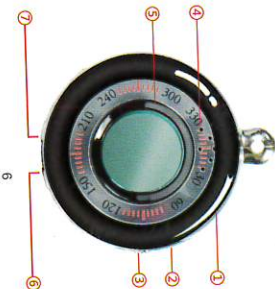

取扱説明書

K100 Travel Edition検知器は米軍用技術、内蔵3Dを使用を方向センサーチップ、チキンスの感度が大幅に改善された、音視覚警報機能はより正確で効率的です。製品設定ワンボタン警報機能は自動的に加えられ、追跡赤外線検知レーザーセンサーが追加されました。追跡技術は、効果的にピンホールカメラ、有線または無線の盗を殺すことができます。製品による個人のプライバシーの侵害。製品には幅広い用途があります。旅行、ホテル前泊、手荷物の監視、貴重品の紛失防止および盗難防止など保護センサーです。持ち運びに便利で、操作が簡単です。したがって、K100は旅行のためのあなたの親密な製品です。

1. パネルと機能: 図のように
- ① 警告灯円 (赤と青のライトが交互に点滅)
  - ② USB充電ポート
  - ③ 電源トグルスイッチ
  - ④ 警報スピーカー
  - ⑤ 窓、ダイヤル
  - ⑥ ワンボタンアラームリマインダースイッチ
  - ⑦ 赤外線スキャンスイッチ